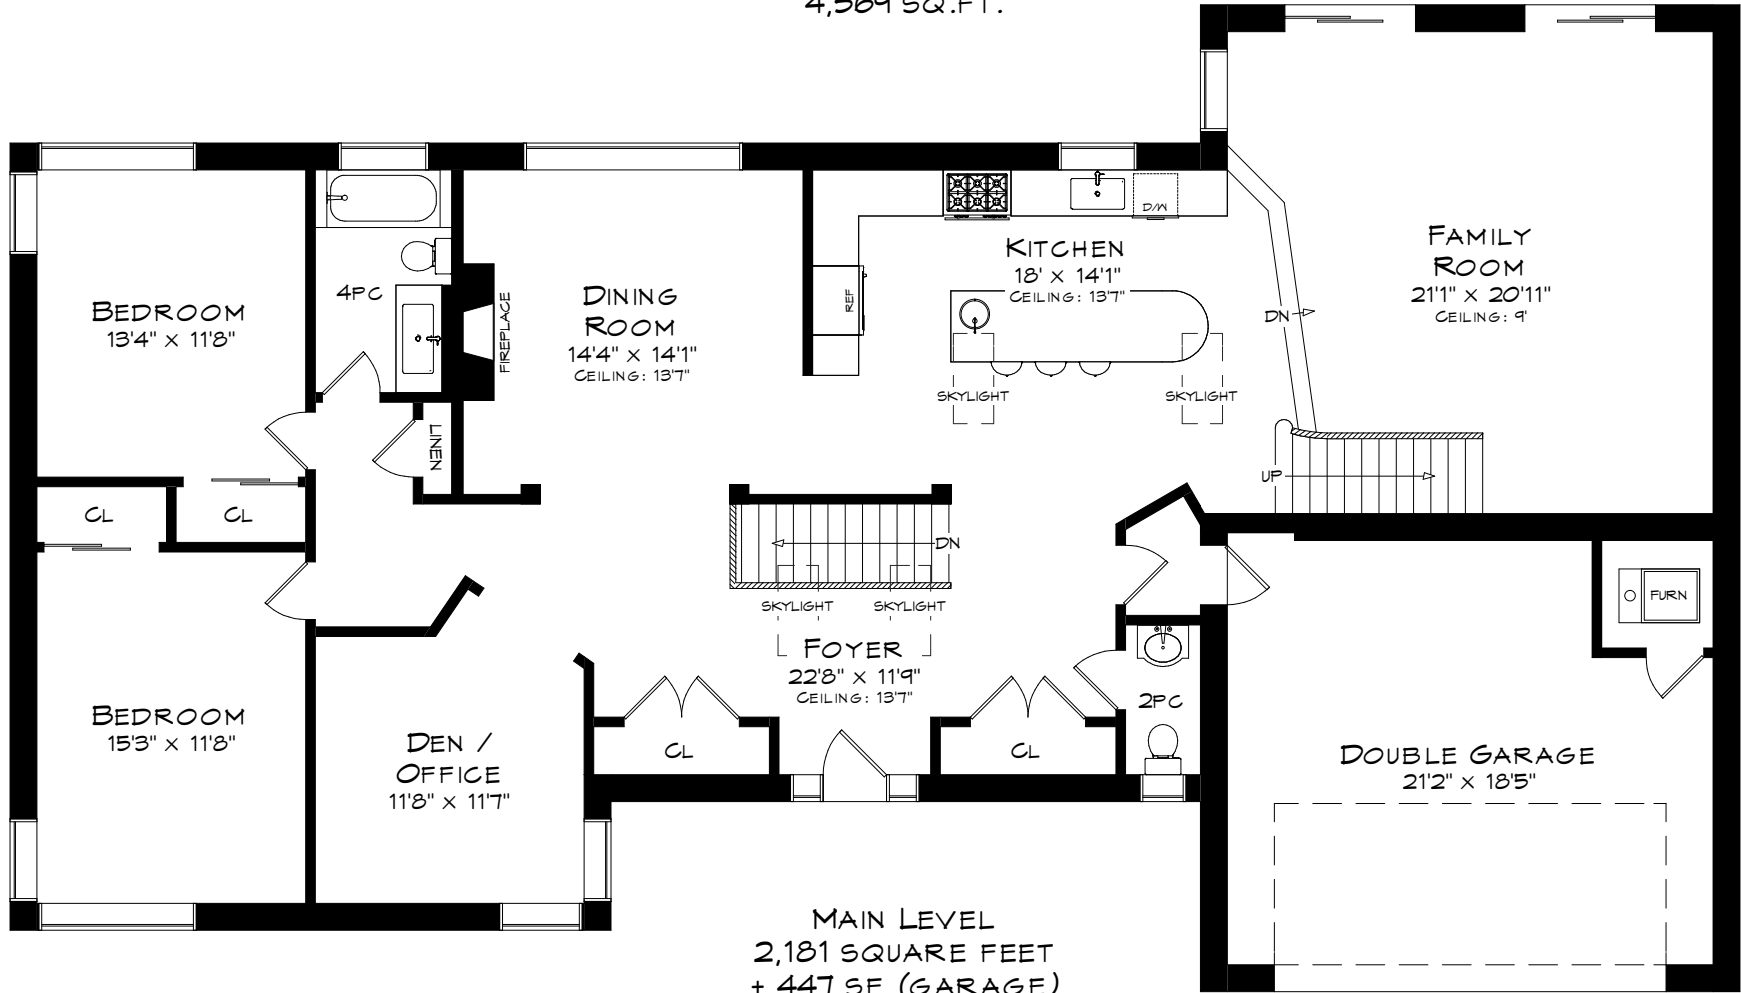

43 BYWOOD DRIVE

TOTAL SQUARE FOOTAGE
4,569 SQ.FT.

Measurements may not be 100% accurate
and should be used as a guideline only.
September - 2023

MAIN LEVEL
2,181 SQUARE FEET
+ 447 SF (GARAGE)